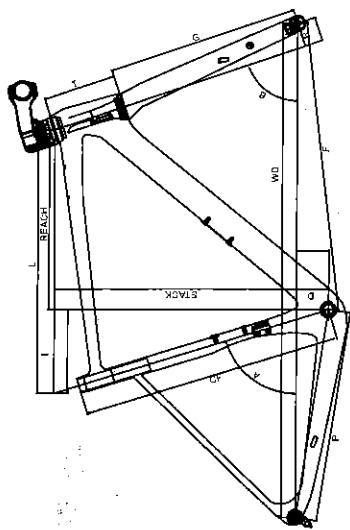

FM606

ROAD DISC CYCLECROSS GRAVEL MTB TRACK

SIZE	S	O	SC	HS	HC	F	OT	WB	FC	RC	G	REACH	STACK
49	490	525	74.5°	120	70.5°	395	50	1024	598	435	69	375	538
52	520	535	74°	140	71°	395	50	1026	600	435	69	376	556
54	540	545	73.5°	150	71.5°	395	50	1027	601	435	69	377	568
56	560	560	73°	170	72°	395	50	1032	606	435	69	380	589
58	580	575	72.5°	190	72°	395	50	1042	616	435	69	383	606

Material CARBON
 Headset 1-1/8" 1-1/2"
 TIRE 700C*50mm / 27.5" *2.1"
 Weave UD
 BB BSA / PF30 / BB86

FM606

Highest modulus carbon fibre monocoque frame with internal cable routing.

Sizes XS S M L XL

Full Carbon Monocoque Frame

Size Available 490/520/540/560/590
 Head Tube FSAACR(1-1/2")
 Seat Post Ø27.2 mm
 Bottom Bracket BSA/BB30/BB86
 Cable Routing Internal Cable Routing(For RB/FD/RD)
 Cable Plug Mechanical and D12(2 In 1)
 Tire Max 700*50C
 O.L.D TA Ø12*142mm
 Disc brake Flat mount 140mm or 160mm
 Max Chaining 50-34T
 Weight 1100g(For Size 520/BB86)
 ST062 Size 75/90/100/110/120/130

FK-TS075
Full Carbon
 Steerer Size 1 1/2"
 Steerer Length 300mm
 Integrated OD 57mm
 Offset 50mm
 O.L.D TA100mm
 Disc brake Flat mount 140mm or 160mm
 Weight 450g

TSR075&FK-TS075&ST062

SIZE	CF	L	I	A	B	F	P	T	D	R	G	STACK	REACH	WB
490	490	525	162	74°	70.5°	592	435	125	67	50	395	538	369	1018
520	520	555	167	73.5°	71°	593	435	140	57	50	395	556	370	1020
540	540	545	173.6	73°	71.5°	595.5	435	150	67	50	395	568	371.4	1021.7
560	560	560	177.49	72.5°	72°	601	435	170	67	50	395	589	374	1026
590	590	585	181.07	72.5°	72.5°	612	435	190	67	50	395	606	379	1034