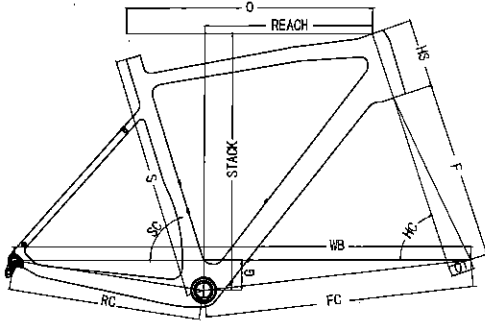

FM606

ROAD DISC CYCLECROSS GRAVEL MTB TRACK

SIZE	S	O	SC	HS	HC	F	OT	WB	FC	RC	G	REACH	STACK
49	490	525	74.5°	120	70.5°	395	50	1024	598	435	69	375	538
52	520	535	74°	140	71°	395	50	1026	600	435	69	376	556
54	540	545	73.5°	150	71.5°	395	50	1027	601	435	69	377	568
56	560	560	73°	170	72°	395	50	1032	606	435	69	380	589
58	580	575	72.5°	190	72°	395	50	1042	616	435	69	383	606

Material CARBON
 Headset 1-1/8" 1-1/2"
 TIRE 700C*50mm / 27.5" *2.1"
 Weave UD
 BB BSA / PF30 / BB86

FM606

Highest modulus carbon fibre monocoque frame with internal cable routing.

Sizes XS S M L XL

Full Carbon Monocoque Frame

Size Available 490/520/540/560/590
 Head Tube FSAACR(1-1/2")
 Seat Post Ø27.2 mm
 Bottom Bracket BSA/BB30/BB86
 Cable Routing Internal Cable Routing(For RB/FD/RD)
 Cable Plug Mechanical and D12(2 In 1)
 Tire Max 700*50C
 O.L.D TA Ø12*142mm
 Disc brake Flat mount 140mm or 160mm
 Max Chaining 50-34T
 Weight 1100g(For Size 520/BB86)
 ST062 Size 75/90/100/110/120/130

FK-TS075
Full Carbon
 Steerer Size 1 1/2"
 Steerer Length 300mm
 Integrated OD 57mm
 Offset 50mm
 O.L.D TA100mm
 Disc brake Flat mount 140mm or 160mm
 Weight 450g

TSR075&FK-TS075&ST062

SIZE	CF	L	I	A	B	F	P	T	D	R	G	STACK	REACH	WB
490	490	525	162	74°	70.5°	592	435	125	67	50	395	538	369	1018
520	520	555	167	73.5°	71°	593	435	140	57	50	395	556	370	1020
540	540	545	173.6	73°	71.5°	595.5	435	150	67	50	395	568	371.4	1021.7
560	560	560	177.49	72.5°	72°	601	435	170	67	50	395	589	374	1026
590	590	585	181.07	72.5°	72.5°	612	435	190	67	50	395	606	379	1034